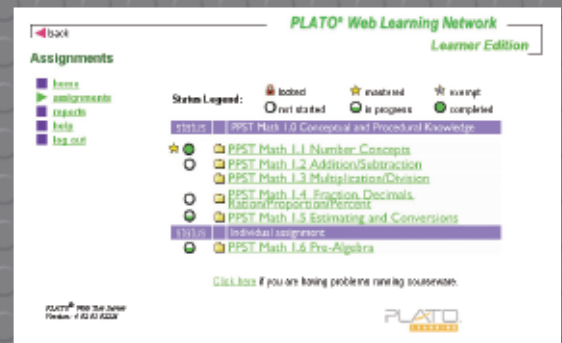

Learner outcomes:

- Reinforce readiness skills in preparation for the PPST Assessment.
- Receive immediate feedback regarding strengths and weaknesses in specific objective areas including reading, writing, and math.
- Periodically reassess to track progress and improve test scores.
- Develop higher-order thinking skills and problem-solving strategies.
- Use the customized learning path in PLATO courseware to close skill gaps.
- Offers convenient anytime access, via the Internet, to state-of-the-art instructional support and test preparation resources.

For more information, please call 800.44.PLATO or visit www.plato.com. For more information on the ETS Pre-Professional Skills Test (PPST), please call 866.ETS.LEARN or visit www.ets.org/praxis.

Give students an experience closely related to the actual test and provide diagnostic placement for skill building in reading, writing, and math.